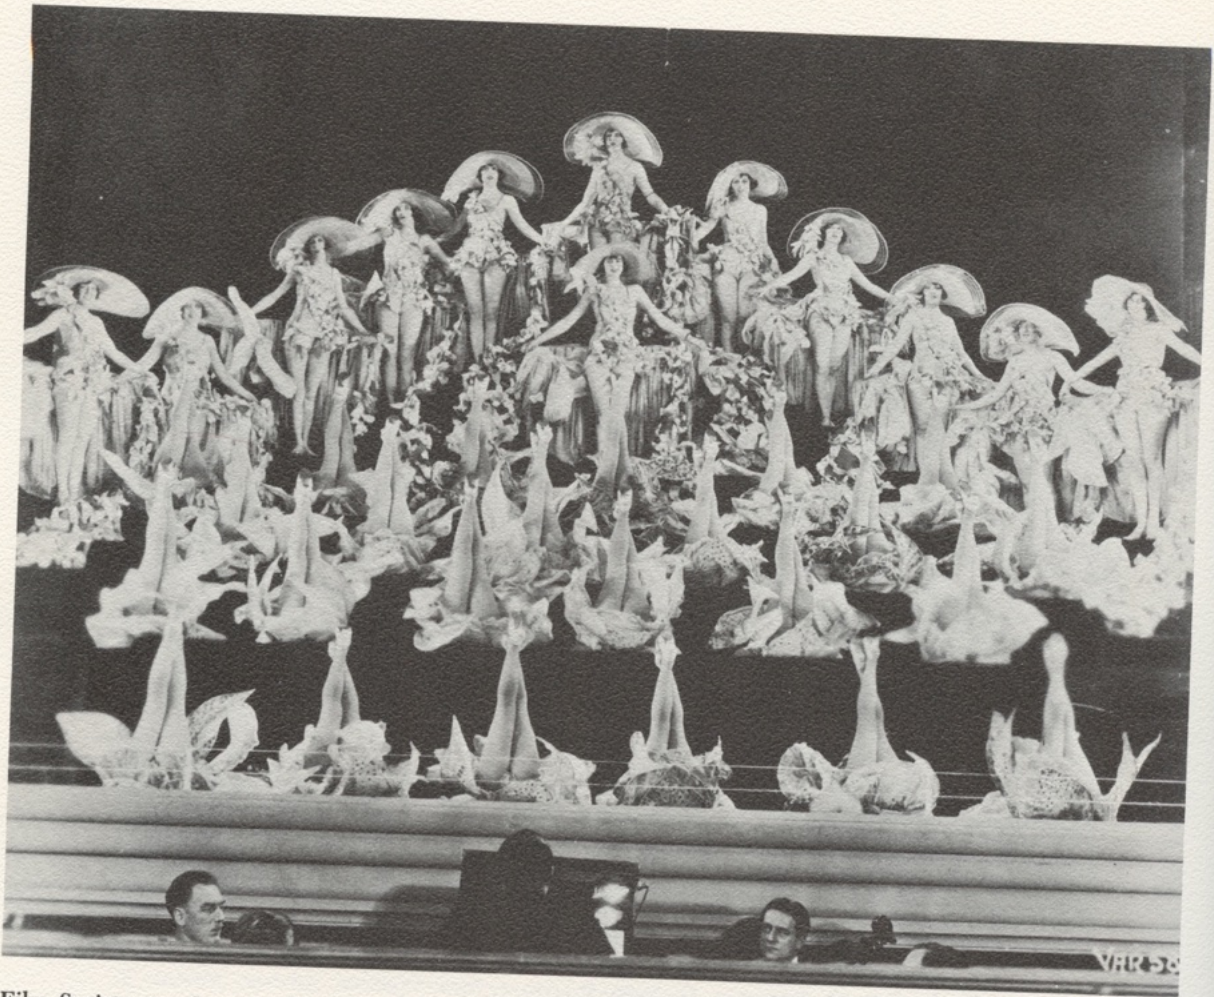

FILM SOCIETY

Film Society members for 1968-69, all of whom were absent when the above scene from a 1930's musical was filmed, were: N. Quinn, President, E. Cott, Vice-President, D. Capone, Secretary, P. Scott, Treasurer, S. Shickman, Production Assistant, L. McChristian and L. Stiles, Art Department.

The Finch College Film Society was organized in the spring of 1968 due to the growing interest at Finch in film as an art form.

This year, the Society sponsored evening film programs, some with guest speakers. The films included von Stroheim's "Foolish Wives," selections from musicals of the thirties, Eisenstein's "Potemkin," early films by Méliès and Lumière, "My Darling Clementine," and "underground" films.

In conjunction with the course "Blacks in White America," "The Jungle," a film about a Philadelphia ghetto, and D. W. Griffith's "Birth of a Nation" were shown.

The members of the Society also visited filmmakers' studios and viewed experimental films.